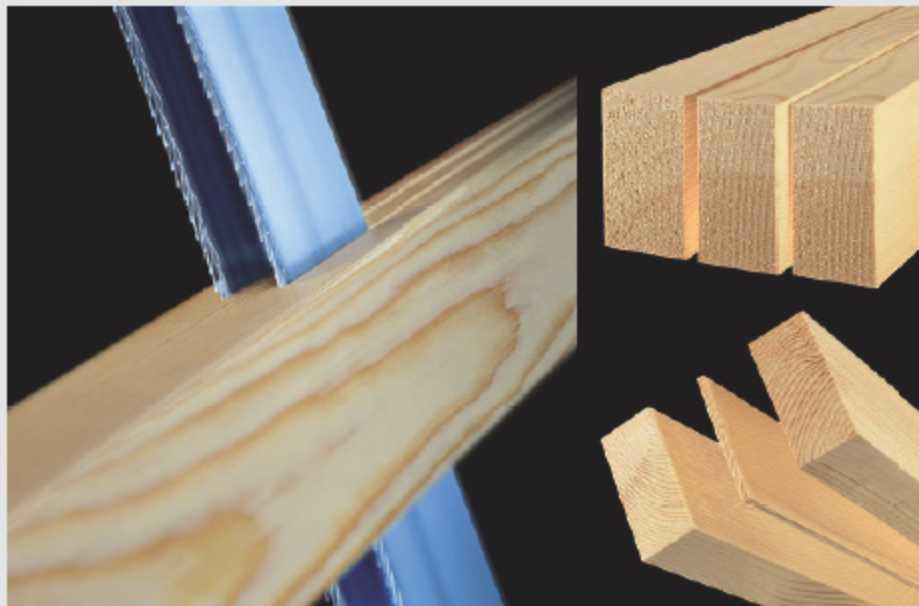

BKW band re-saw

The flexible saw with high capacity for maximum use of resources

BKW – for highest capacity

120 m/min feed speed, smallest possible kerf, perfect accuracy, quick settings and safe feed-through for the BKW-single and twin is an unbeatable combination. Our focus on production reliability and service friendly design gives you the best security.

BKW – band re-saw

- Feed speed up to 120 m/min
- Electronic feed
- Casted base and pillars
- Motorised tilt of upper saw wheel
- Fence and centre cut
- Motorised band tensioning
- Height adjustable saw band guides
- Effective band and wheel cleaning
- Single or twin – both with fence side to the left or right

3 BKW single

Based on your production the BKW comes in both single and twin version. BKW-single can be upgraded to twin version.

2 Frequency controlled feed

6 driven feed rollers with independent pneumatic tensioning system that ensures effective and accurate feed of the wood. The feed rollers are adjustable in the feed direction for the most accurate split. Bawl ripping is available as option.

4 Band guidance

Upper and lower band guides are made of Iso-lite. They are easily replaceable without adjustment. The upper band guide is adjustable to three heights to accommodate for different splitting heights. Automatic band tilting is available as option.