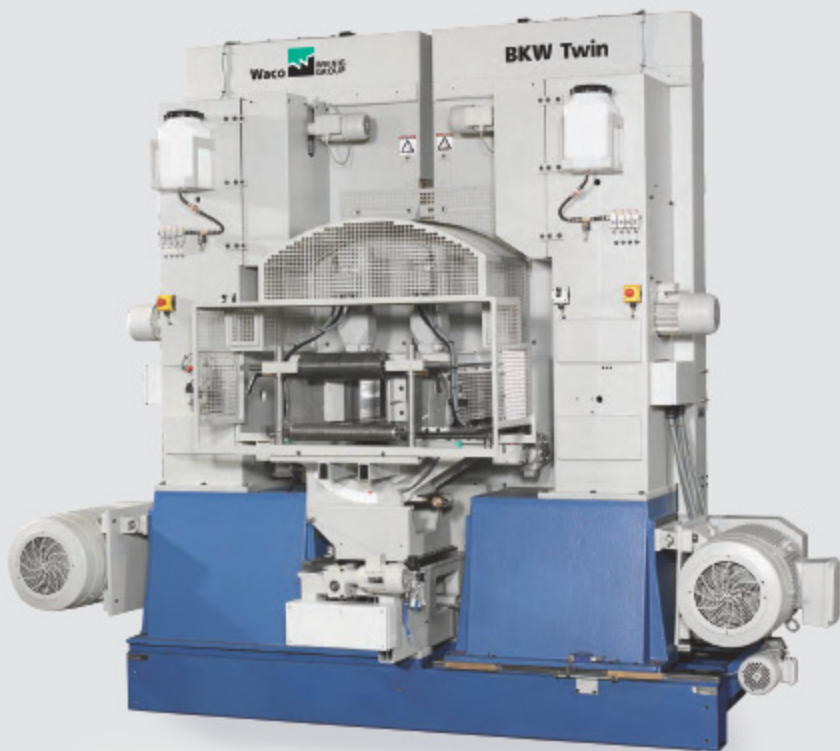

BKW band re-saw

The flexible saw with high capacity for maximum use of resources

BKW – for highest capacity

120 m/min feed speed, smallest possible kerf, perfect accuracy, quick settings and safe feed-through for the BKW-single and twin is an unbeatable combination. Our focus on production reliability and service friendly design gives you the best security.

BKW – band re-saw

- Feed speed up to 120 m/min
- Electronic feed
- Casted base and pillars
- Motorised tilt of upper saw wheel
- Fence and centre cut
- Motorised band tensioning
- Height adjustable saw band guides
- Effective band and wheel cleaning
- Single or twin – both with fence side to the left or right

1 Operator panel

All electrical functions on the saw can be set from the stand alone panel, which can be placed according to the layout of the plant. The panel includes a PLC with capability to store 30 pre-programmed dimensions

3 BKW single

Based on your production the BKW comes in both single and twin version. BKW-single can be upgraded to twin version.

2 Frequency controlled feed

6 driven feed rollers with independent pneumatic tensioning system that ensures effective and accurate feed of the wood. The feed rollers are adjustable in the feed direction for the most accurate split. Bawl ripping is available as option.